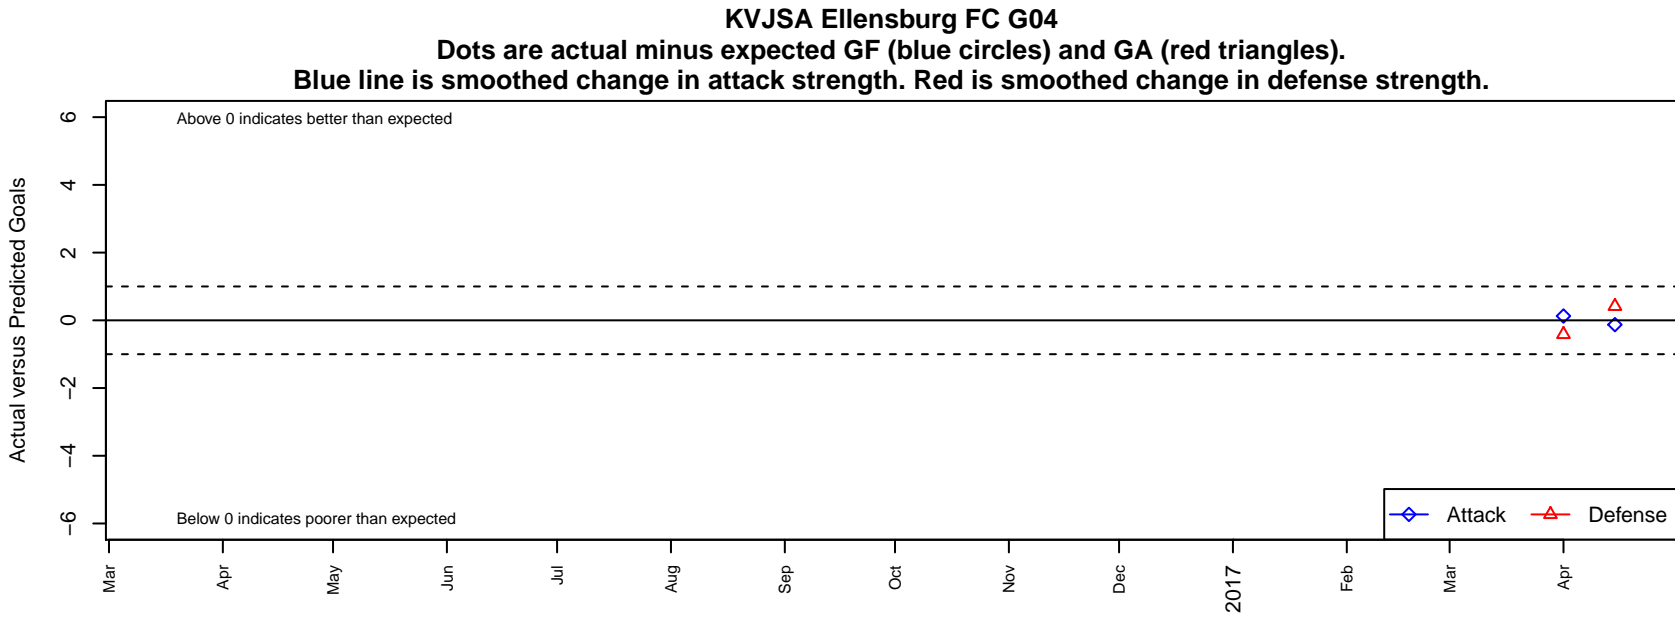

KVJSA Ellensburg FC G04

Ellensburg, WA
G04 total strength=538
attack=0.5 defense=0.33
spr league = Spr PSPL-Inland Copa 2 U13

alt names used:
KVJSA Ellensburg FC Girls G.04

Venues played:
2016 Spr PSPL-Inland Copa 2 U13